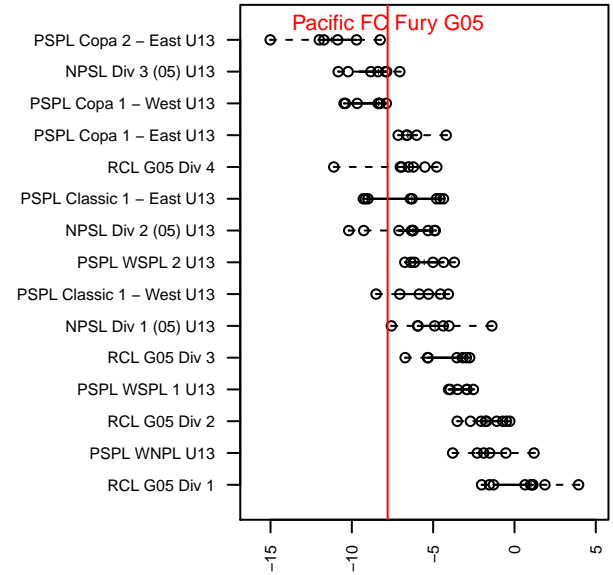

# Pacific FC Fury G05

Pacific FC  
 Battleground, WA  
 G05 total strength=575  
 attack=0.63 defense=0.33  
 fall league = PTT G05 Div 2 Red West

alt names used:  
 PACIFIC FC PFC G05 FURY  
 Pacific FC G05 Fury  
 Pacific FC 05G Fury  
 PFC G05 Fury

Venues played:  
 2017 PCU Summer Classic Black  
 2017 Sounders FC Cup GU13 Silver  
 2017 Mt Hood Challenge U13 Bronze  
 2017 PTT G05 Division 2 Red West

**Pacific FC Fury G05**  
 Dots are actual minus expected GF (blue circles) and GA (red triangles).  
 Blue line is smoothed change in attack strength. Red is smoothed change in defense strength.

**attack and defense variance (black dot)  
relative to other teams  
and top 10 in region**

**attack and defense rating  
relative to others at age  
and all opponents in last 13 months**

**Performance relative to 13 month average**