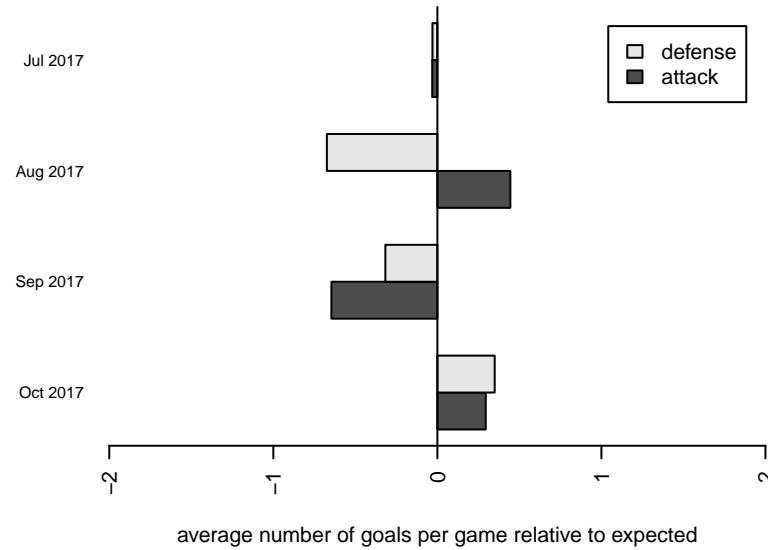

Performance relative to 13 month average