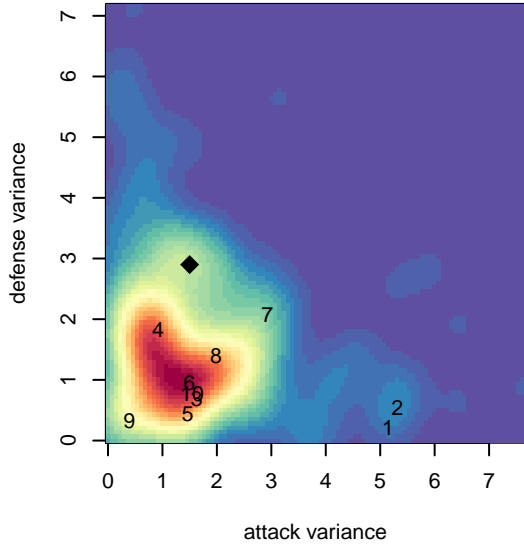

# Pacific FC Fury G05

Pacific FC  
 Battleground, WA  
 G05 total strength=575  
 attack=0.63 defense=0.33  
 fall league = PTT G05 Div 2 Red West

alt names used:  
 PACIFIC FC PFC G05 FURY  
 Pacific FC G05 Fury  
 Pacific FC 05G Fury  
 PFC G05 Fury

Venues played:  
 2017 PCU Summer Classic Black  
 2017 Sounders FC Cup GU13 Silver  
 2017 Mt Hood Challenge U13 Bronze  
 2017 PTT G05 Division 2 Red West

**Pacific FC Fury G05**  
 Dots are actual minus expected GF (blue circles) and GA (red triangles).  
 Blue line is smoothed change in attack strength. Red is smoothed change in defense strength.

**attack and defense variance (black dot)  
relative to other teams  
and top 10 in region**

**attack and defense rating  
relative to others at age  
and all opponents in last 13 months**

**Performance relative to 13 month average**