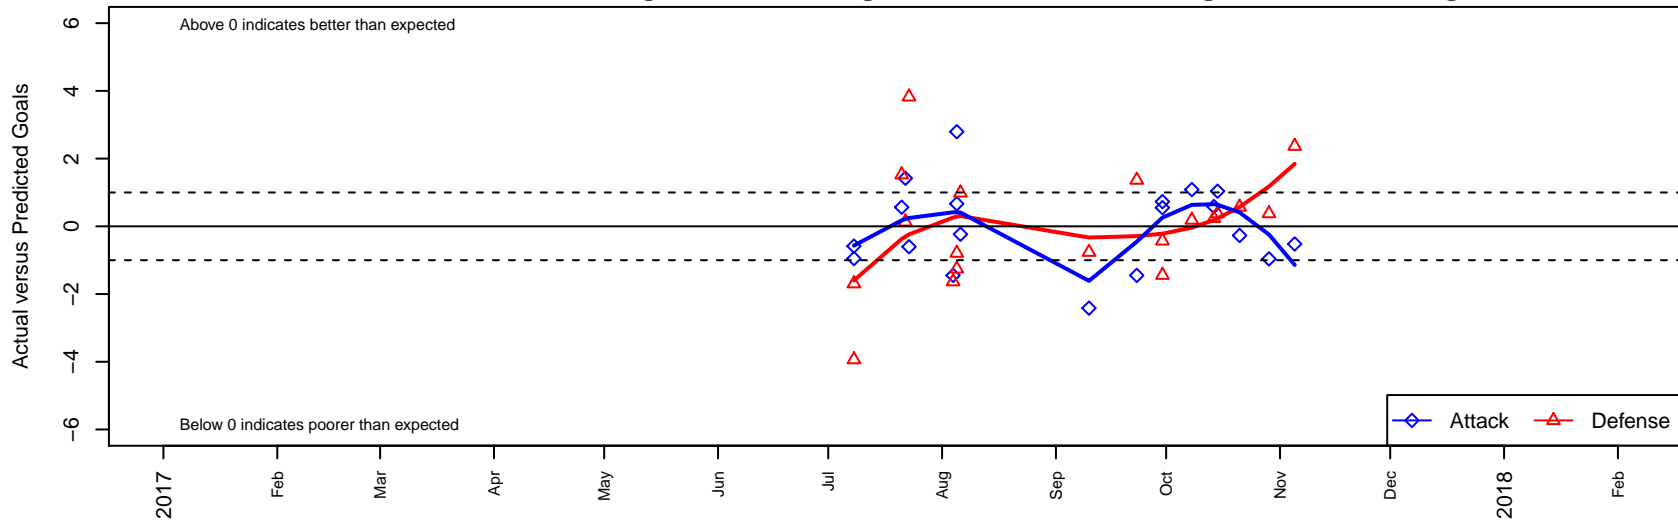

# Pacific FC Fury G05

Pacific FC  
 Battleground, WA  
 G05 total strength=575  
 attack=0.63 defense=0.33  
 fall league = PTT G05 Div 2 Red West

alt names used:  
 PACIFIC FC PFC G05 FURY  
 Pacific FC G05 Fury  
 Pacific FC 05G Fury  
 PFC G05 Fury

Venues played:  
 2017 PCU Summer Classic Black  
 2017 Sounders FC Cup GU13 Silver  
 2017 Mt Hood Challenge U13 Bronze  
 2017 PTT G05 Division 2 Red West

**Pacific FC Fury G05**  
 Dots are actual minus expected GF (blue circles) and GA (red triangles).  
 Blue line is smoothed change in attack strength. Red is smoothed change in defense strength.

**attack and defense variance (black dot)  
relative to other teams  
and top 10 in region**

**attack and defense rating  
relative to others at age  
and all opponents in last 13 months**

**Performance relative to 13 month average**