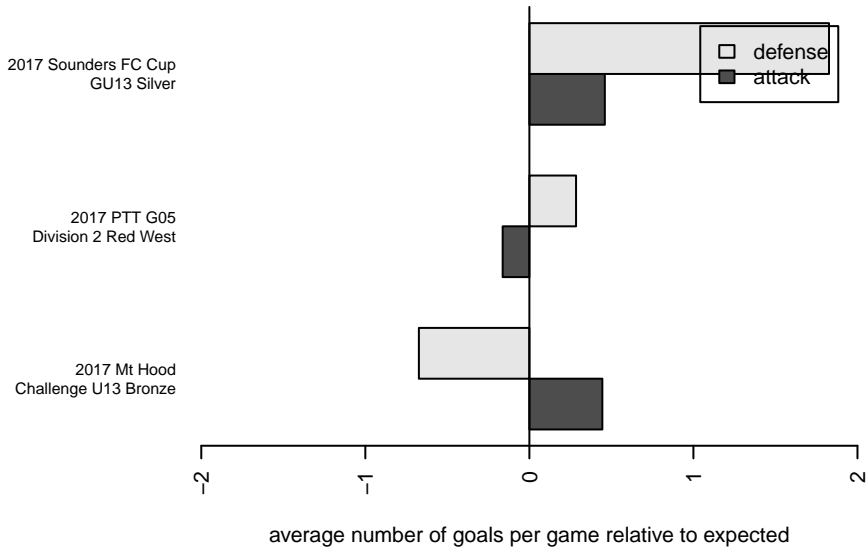

# Pacific FC Fury G05

Pacific FC  
 Battleground, WA  
 G05 total strength=575  
 attack=0.63 defense=0.33  
 fall league = PTT G05 Div 2 Red West

alt names used:  
 PACIFIC FC PFC G05 FURY  
 Pacific FC G05 Fury  
 Pacific FC 05G Fury  
 PFC G05 Fury

Venues played:  
 2017 PCU Summer Classic Black  
 2017 Sounders FC Cup GU13 Silver  
 2017 Mt Hood Challenge U13 Bronze  
 2017 PTT G05 Division 2 Red West

**Pacific FC Fury G05**  
 Dots are actual minus expected GF (blue circles) and GA (red triangles).  
 Blue line is smoothed change in attack strength. Red is smoothed change in defense strength.

**attack and defense variance (black dot)  
relative to other teams  
and top 10 in region**

**attack and defense rating  
relative to others at age  
and all opponents in last 13 months**

**Performance relative to 13 month average**