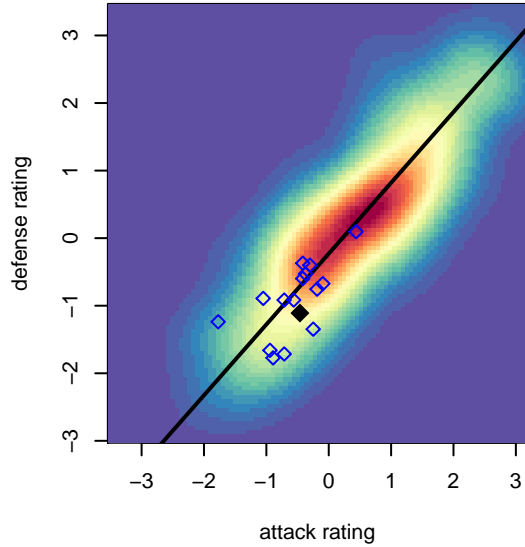

# Pacific FC Fury G05

Pacific FC  
 Battleground, WA  
 G05 total strength=575  
 attack=0.63 defense=0.33  
 fall league = PTT G05 Div 2 Red West

alt names used:  
 PACIFIC FC PFC G05 FURY  
 Pacific FC G05 Fury  
 Pacific FC 05G Fury  
 PFC G05 Fury

Venues played:  
 2017 PCU Summer Classic Black  
 2017 Sounders FC Cup GU13 Silver  
 2017 Mt Hood Challenge U13 Bronze  
 2017 PTT G05 Division 2 Red West

**Pacific FC Fury G05**  
 Dots are actual minus expected GF (blue circles) and GA (red triangles).  
 Blue line is smoothed change in attack strength. Red is smoothed change in defense strength.

**attack and defense variance (black dot)  
relative to other teams  
and top 10 in region**

**attack and defense rating  
relative to others at age  
and all opponents in last 13 months**

**Performance relative to 13 month average**